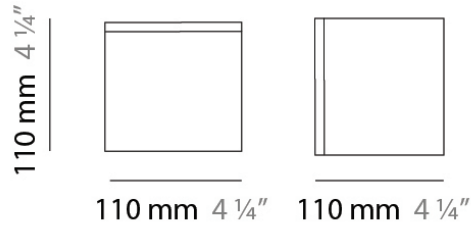

D83279

PROJECT	_____
TYPE	_____
NOTES	_____
QUANTITY	_____
DATE	_____

GENERAL

Series: Kubik
Brand: Panzeri
Division: Design
Mounting Type: Surface
Mounting Location: Ceiling
Subcategory: Ambient

PHYSICAL

Shape: Square
Length (mm): 110
Length (in): 4 ⁵/₁₆
Width (mm): 110
Width (in): 4 ⁵/₁₆
Height (mm): 110
Height (in): 4 ⁵/₁₆
Light Distribution: Omnidirectional
Weight (kg): 0.66
Weight (lbs): 1.45
Diffuser: Matte White Blown Glass
Fixture Finish: WHI
Fixture Material: Metal

ELECTRICAL

Input Wattage Range: 1 - 9 W
Lamp Type: LED
Input Wattage (W): 9.5
Total Output Wattage (W): 9
Dimming: Non-Dimmable
Driver Included: Yes
Driver Location: Integrated
Driver Type: Constant Current - 120Vac
Driver Class: Class 2
Input Voltage (V): 120 - 277
Constant Current (MA): 250
Upon Request: (Not included - see components) Remote: 0-10Vdc dimming / Phase dimming @120Vac only / Non-dimming 1

LED

Color Temperature (°K): 3000
Max. Delivered Lumen (lm): 667
CRI: >80 CRI
Lamp Life (hrs): 60000

OPTICAL

RATINGS AND CERTIFICATIONS

Certified By: CSA Certified to UL and CSA Standards
IP rating: IP40